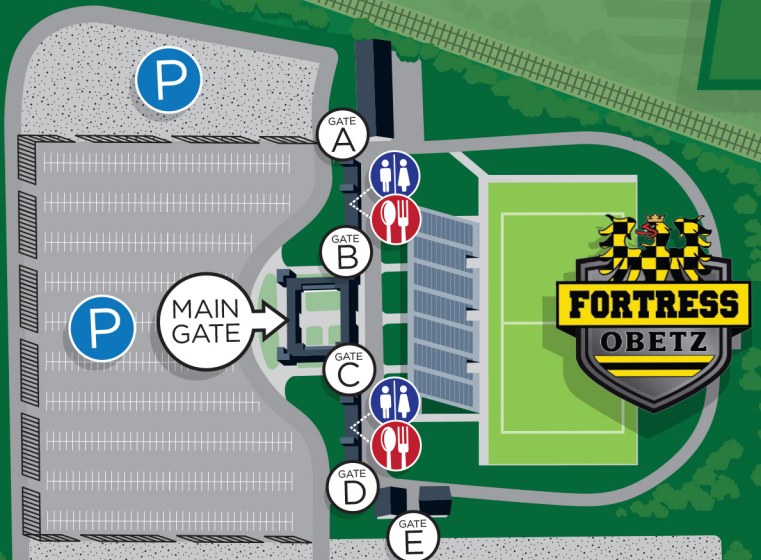

P

P

P

P

GATE A

GATE B

GATE C

GATE D

GATE E

MAIN GATE

4

5

X
NO
TENTS

2

1

7

TENT CITY

6

ATHLETIC
TRAINER

P

FOOD
TRUCK

HQ

GEAR
SALES

P

MAIN
ENTRANCE

TO GROVEPORT RD

ORCHARD LN

RECREATION TRAIL

RECREATION TRAIL

TO 270

ALUM CREEK DR